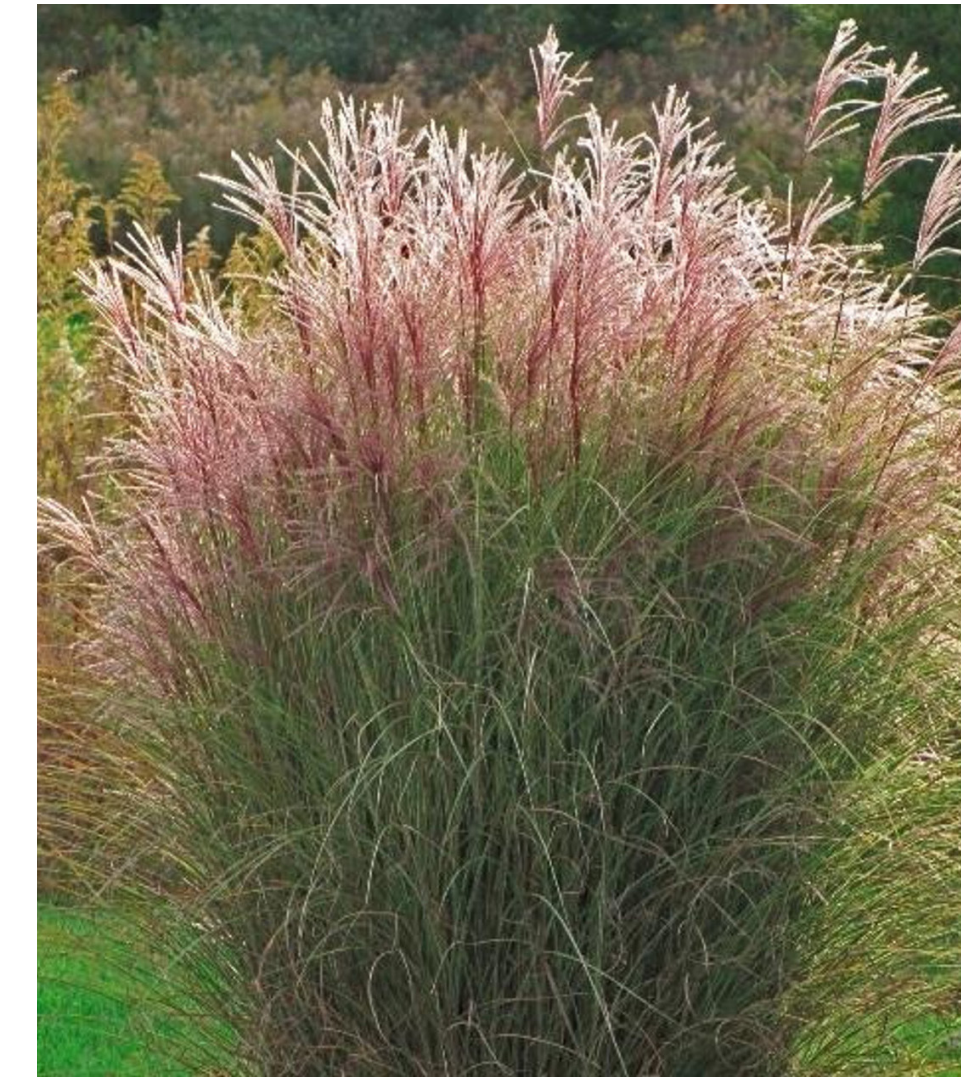

EVERGREEN UNDERSTORY
(2' - 8')

BLUE STAR JUNIPER

BROADMOOR JUNIPER

GRASSES
(4' - 5')

MORNING LIGHT MAIDEN GRASS

KARL FORESTER GRASS

DECIDUOUS UNDERSTORY
(2' - 8')

SPANISH GOLD BROOM

RUSSIAN SAGE

CAROL MACKIE DAPHNE

DARK NIGHT BLUE MIST SPIREA

RUBECKIA

NEON FLASH SPIREA

RED BARBERRY

GROUNDPLANE

HORIZON COBBLE 2"-4"

PIONEER GRANITE 3/4"- 1 1/2"

SOD

NATIVE SEED

DECIDUOUS MIDSTORY
(8' - 30')

BRILLIANCE APPLE SERVICEBERRY

(FLOWERING)

BOULDERS

SMALL MASONRY COLUMN